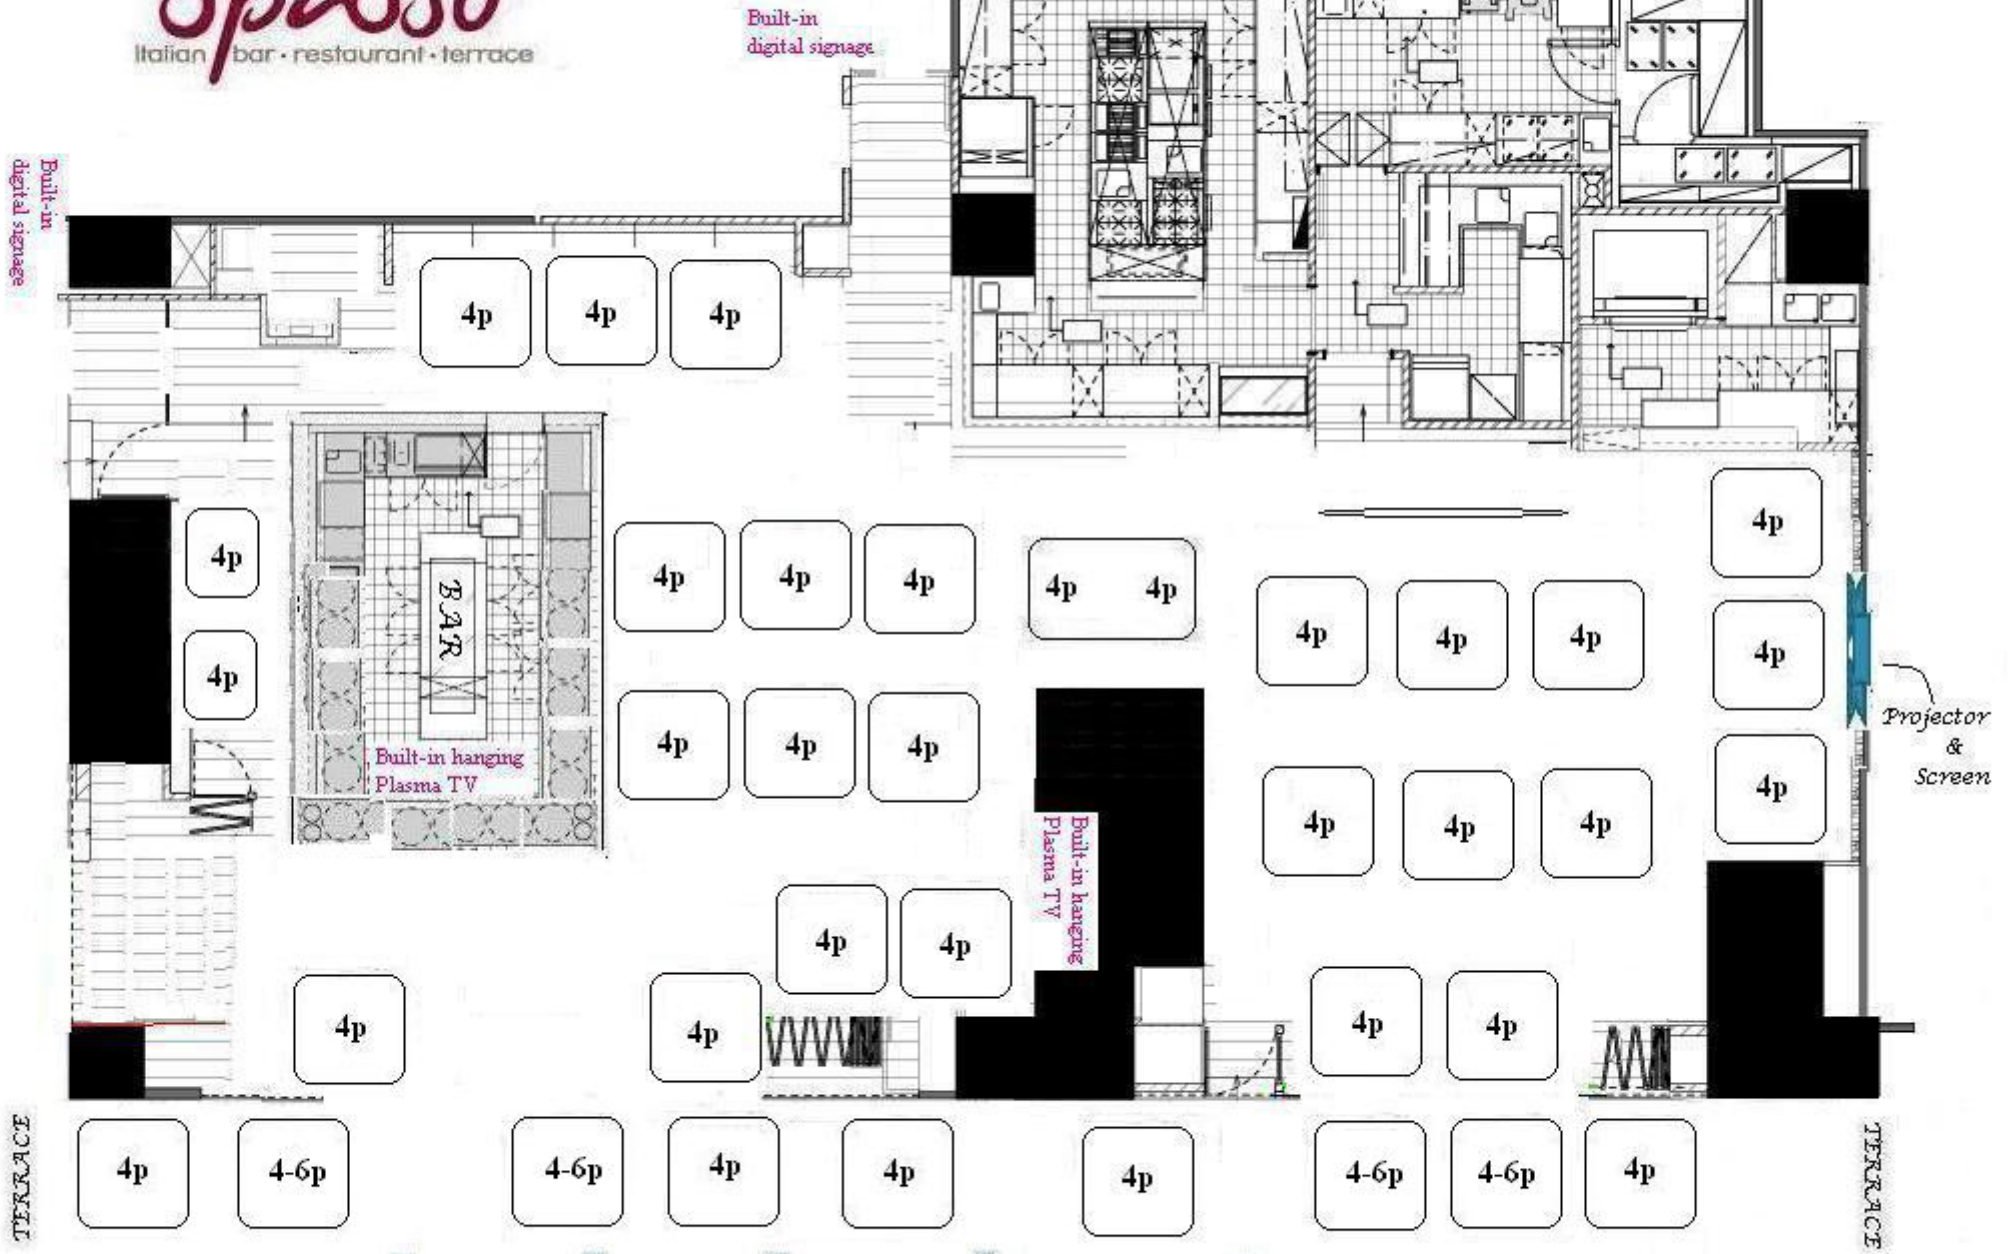

Spasso

Italian bar · restaurant · terrace

MALL ARCADE

kindly note that the plan is not on scale

Legend: hi table